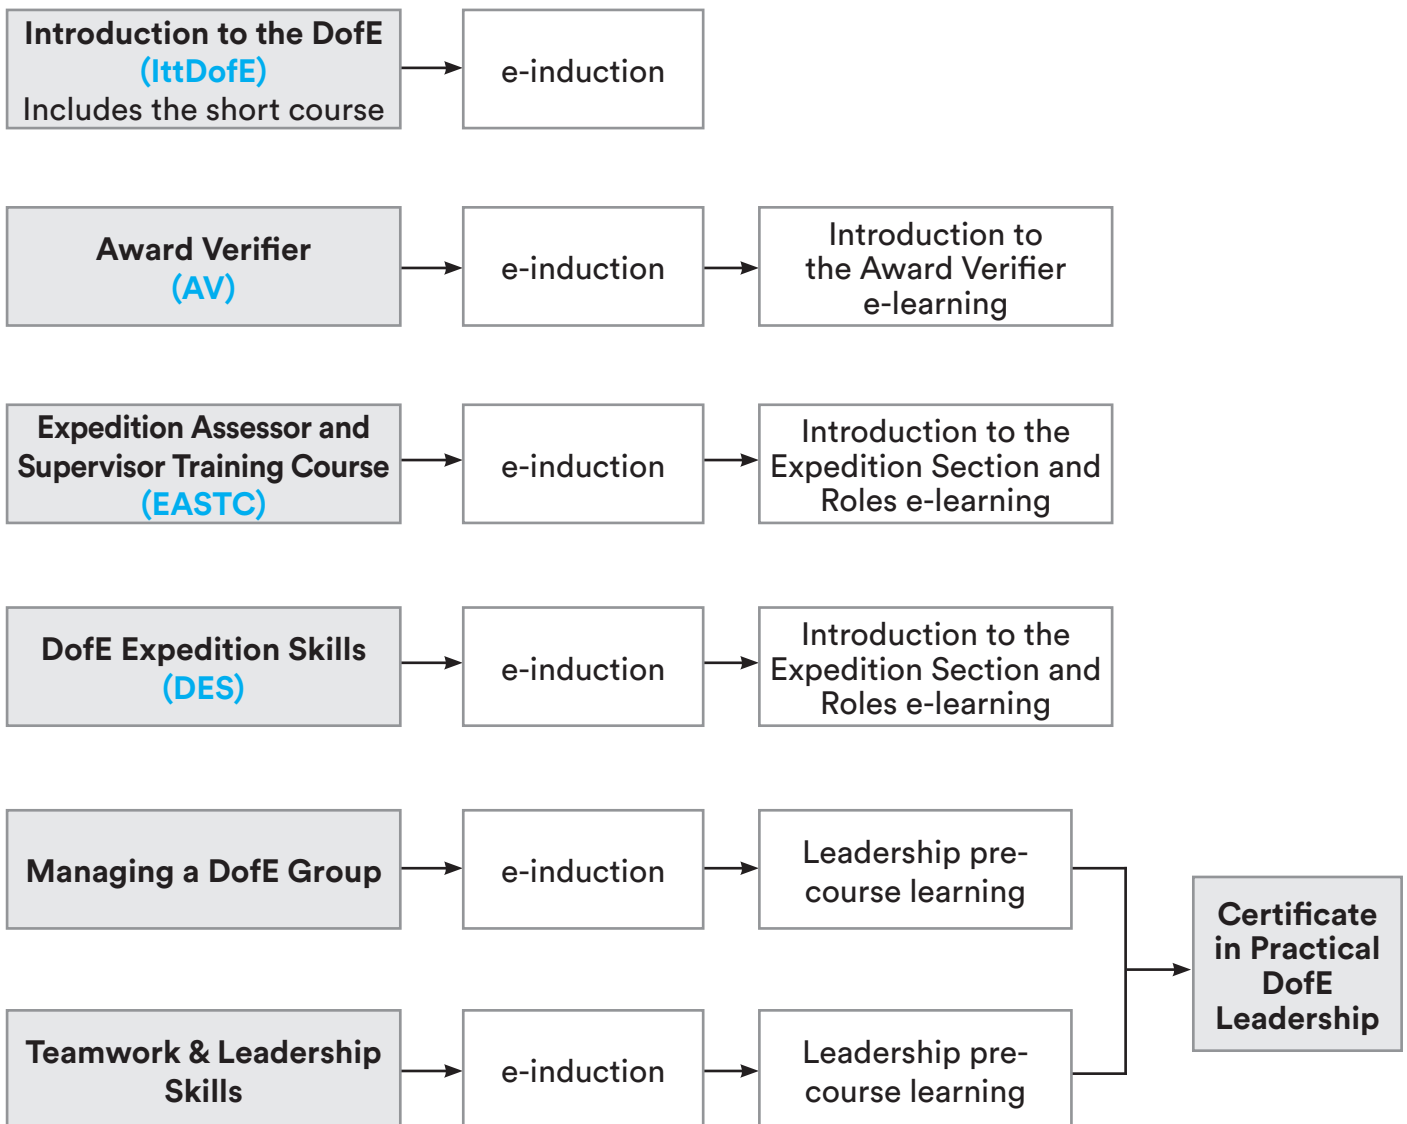

e-Learning Modules: Pre-requisites for attending MTF training Courses

The following chart shows the Modular Training Framework (MTF) courses that require e-learning modules to be completed prior to attending the course itself. All e-learning modules can be accessed from DofEtraining.org. Please note that other pre-requisites may apply; this document shows only the e-learning that must be completed in advance of a course.

Please also note: the e-induction or other e-learning modules may also be a pre-requisite for attending a non-MTF course run by a DofE Office (e.g. as part of an induction into a DofE role).